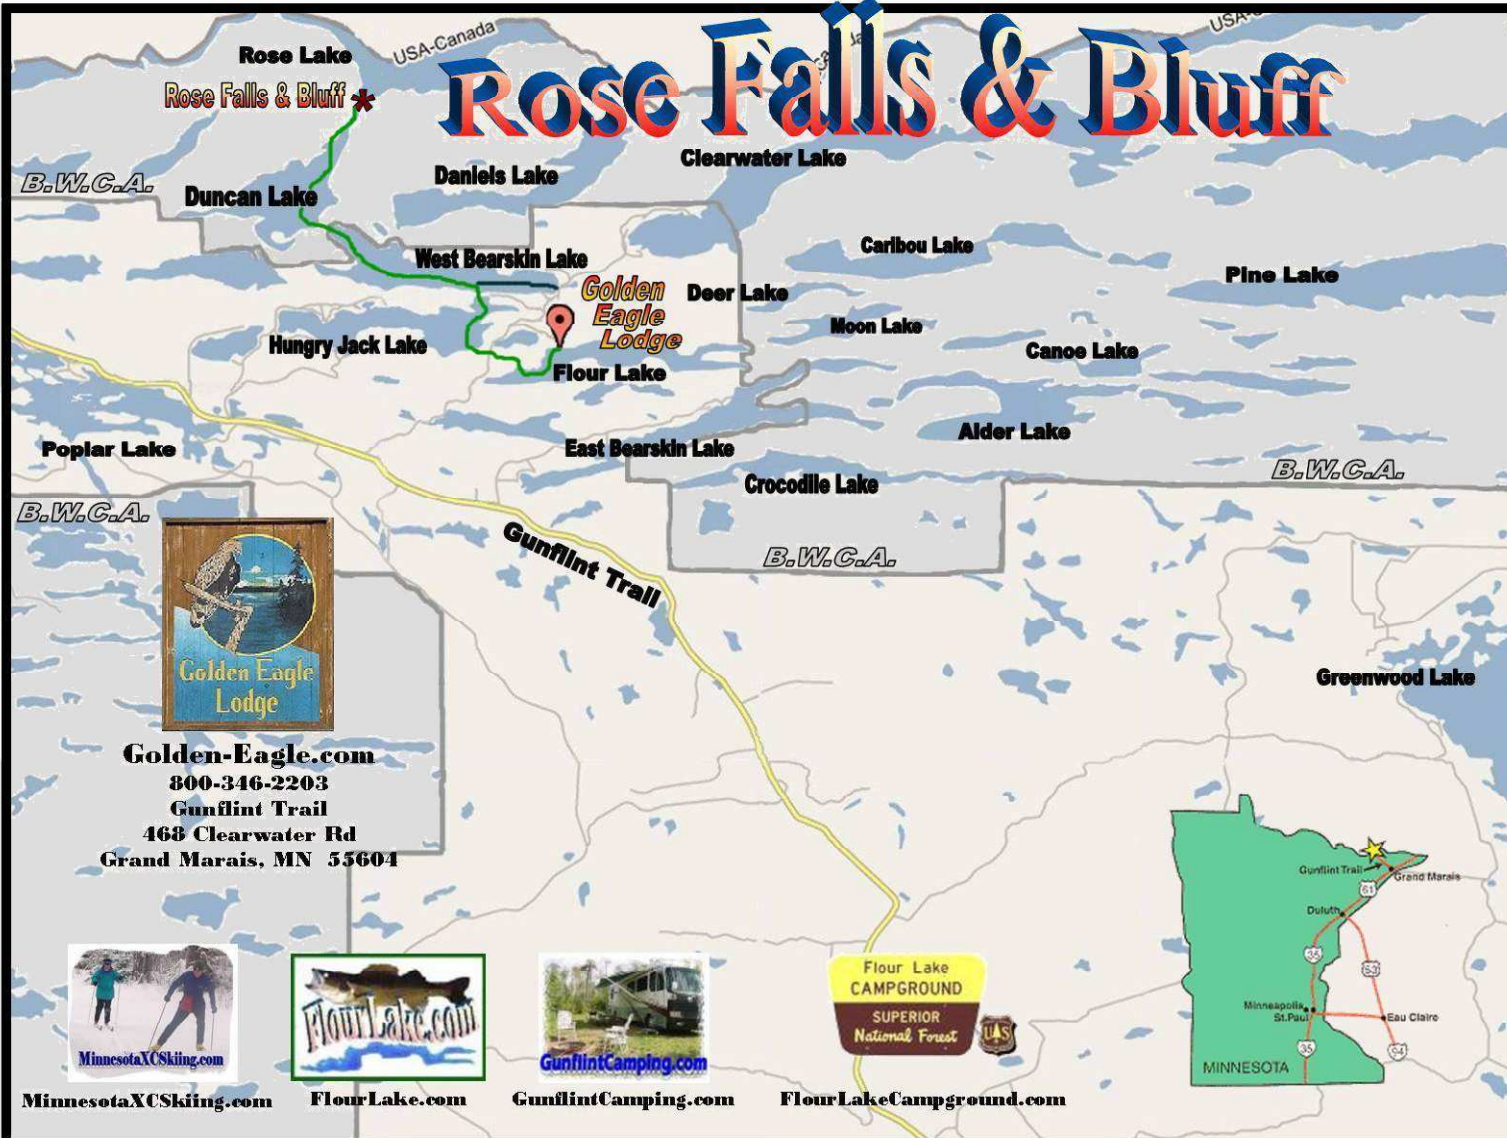

Rose Falls & Bluff

Golden-Eagle.com
800-346-2203
Gunflint Trail
468 Clearwater Rd
Grand Marais, MN 55604

MinnesotaXCskiing.com

FlourLake.com

GunflintCamping.com

FlourLakeCampground.com